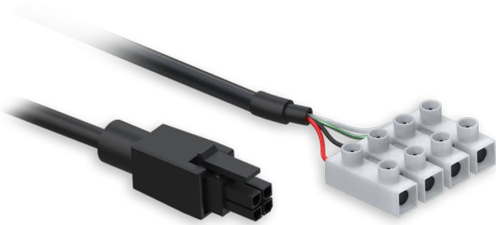

EASYCELL-PWR

Power Cable with 4-Way Screw Terminal for EasyCell

Ordering Information

+ Part Number

EASYCELL-PWR Power Cable with 4-Way Screw Terminal

+ Other EasyCell Accessories

EASYCELL-ANT-LTC	Cellular (LTE) Compact Antenna for EasyCell (requires 2 ea.)
EASYCELL-ANT-RFT	MOBILE MIMO External Antenna for EasyCell
EASYCELL-ANT-WFC	WiFi Compact Antenna 2.4GHz for EasyCell
EASYCELL-DIN	DIN RAIL KIT for EasyCell