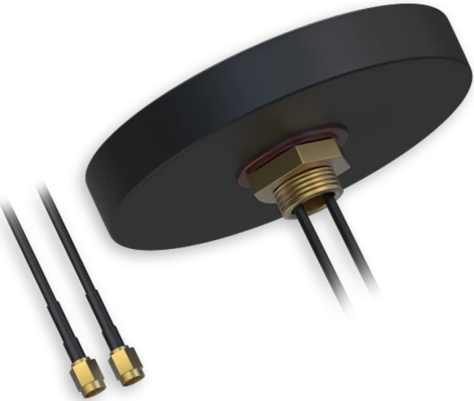

EASYCELL-ANT-RFT

MOBILE MIMO External Antenna for EasyCell

Ordering Information

+ Part Number

EASYCELL-ANT-RFT MOBILE MIMO External Antenna for EasyCell

+ Other EasyCell Accessories

EASYCELL-ANT-LTC	Cellular (LTE) Compact Antenna for EasyCell (requires 2 ea.)
EASYCELL-ANT-WFC	WiFi Compact Antenna 2.4GHz for EasyCell
EASYCELL-PWR	Power Cable with 4-Way Screw Terminal
EASYCELL-DIN	DIN RAIL KIT for EasyCell