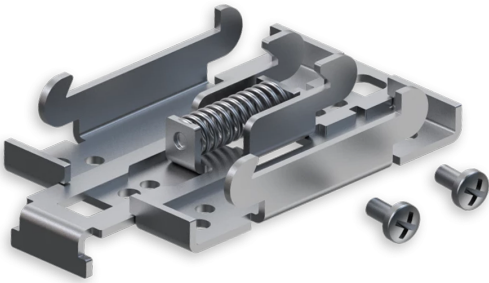

# EASYCELL-DIN

DIN RAIL KIT for EasyCell

### + Part Number

**EASYCELL-DIN** DIN RAIL KIT for EasyCell

### + Other EasyCell Accessories

<a href="#">EASYCELL-ANT-RFT</a>	MOBILE MIMO External Antenna for EasyCell
<a href="#">EASYCELL-ANT-LTC</a>	Cellular (LTE) Compact Antenna for EasyCell (requires 2 ea.)
<a href="#">EASYCELL-ANT-WFC</a>	WiFi Compact Antenna 2.4GHz for EasyCell
<a href="#">EASYCELL-PWR</a>	Power Cable with 4-Way Screw Terminal