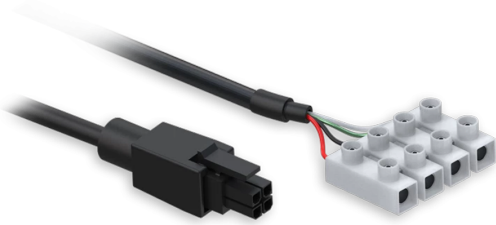

EASYCELL-PWR

Power Cable with 4-Way Screw Terminal for EasyCell

Ordering Information

+ Part Number

EASYCELL-PWR Power Cable with 4-Way Screw Terminal

+ Other EasyCell Accessories

EASYCELL-ANT-LTC	Cellular (LTE) Compact Antenna for EasyCell (requires 2 ea.)
EASYCELL-ANT-RFT	MOBILE MIMO External Antenna for EasyCell
EASYCELL-ANT-WFC	WiFi Compact Antenna 2.4GHz for EasyCell
EASYCELL-DIN	DIN RAIL KIT for EasyCell