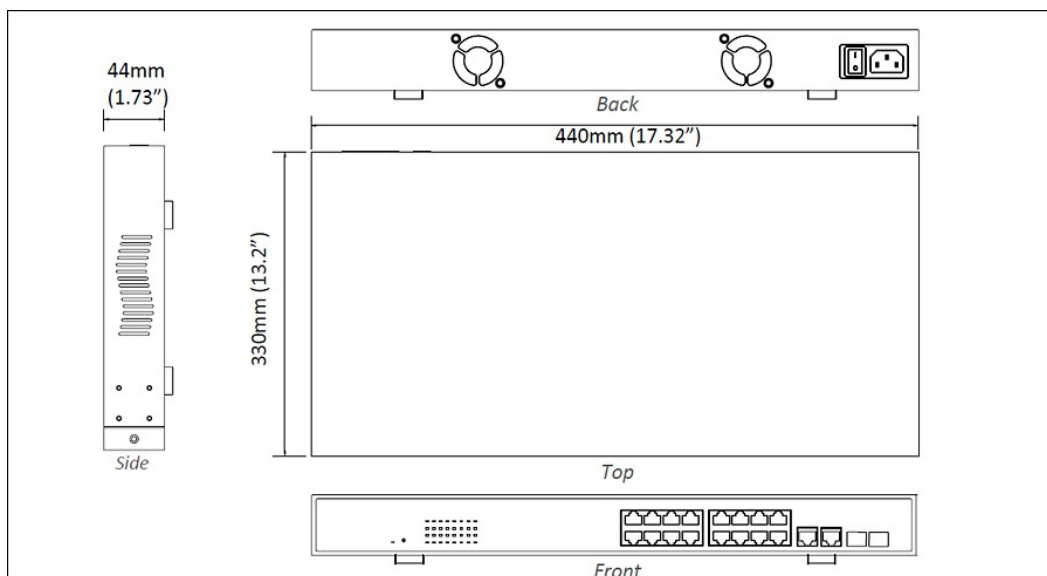

儲存溫度

- -10 to 70°C (14 to 158°F)

工作濕度

- 10 to 90% (無凝結)

通過認證

ISO

- Manufactured in an ISO 9001 facility

Safety

- UL 60950

EMI

CE Mark Class A

FCC Part 15 Class A

產品應用圖