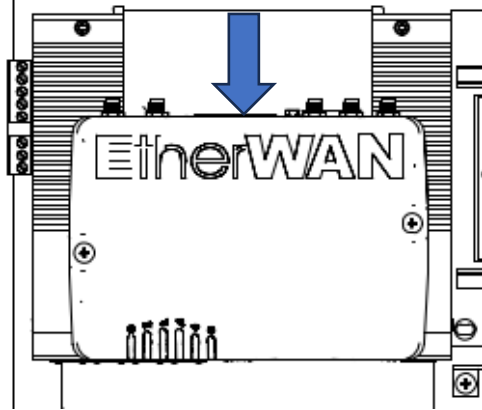

Original Version Cellular Option

New Version Cellular Option

Visit www.EtherWAN.com/us for more details. Should you have any questions, please contact us at info@etherwan.com.