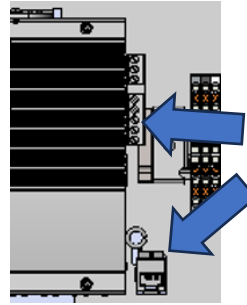

### Cellular Option (YY)

<b>4G</b>	4G LTE Router with WiFi, Cloud Monitoring, Auto APN; Puck Antenna (Pre-installed with Metal Enclosure)
<b>NC</b>	No Cellular Option

<b>Original Version AC Input Terminal Block</b>	<b>New Version AC Input Terminal Block</b>
---	--

### New Version Switch Access

I/O, Reset button, and console port all on left side

I/O and Reset button, on right side  
Separate console port