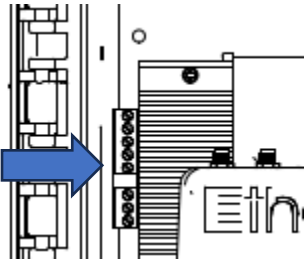

Original Version Switch Access

New Version Switch Access