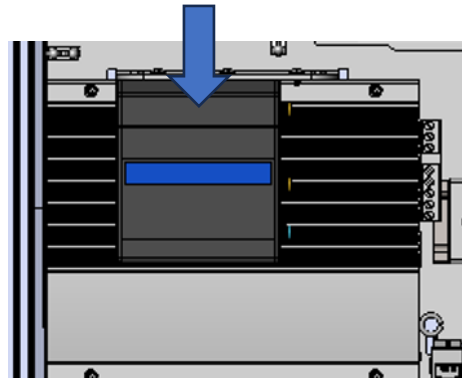

Original Version Cellular Option

New Version Cellular Option

Visit www.EtherWAN.com/us for more details. Should you have any questions, please contact us at info@etherwan.com.