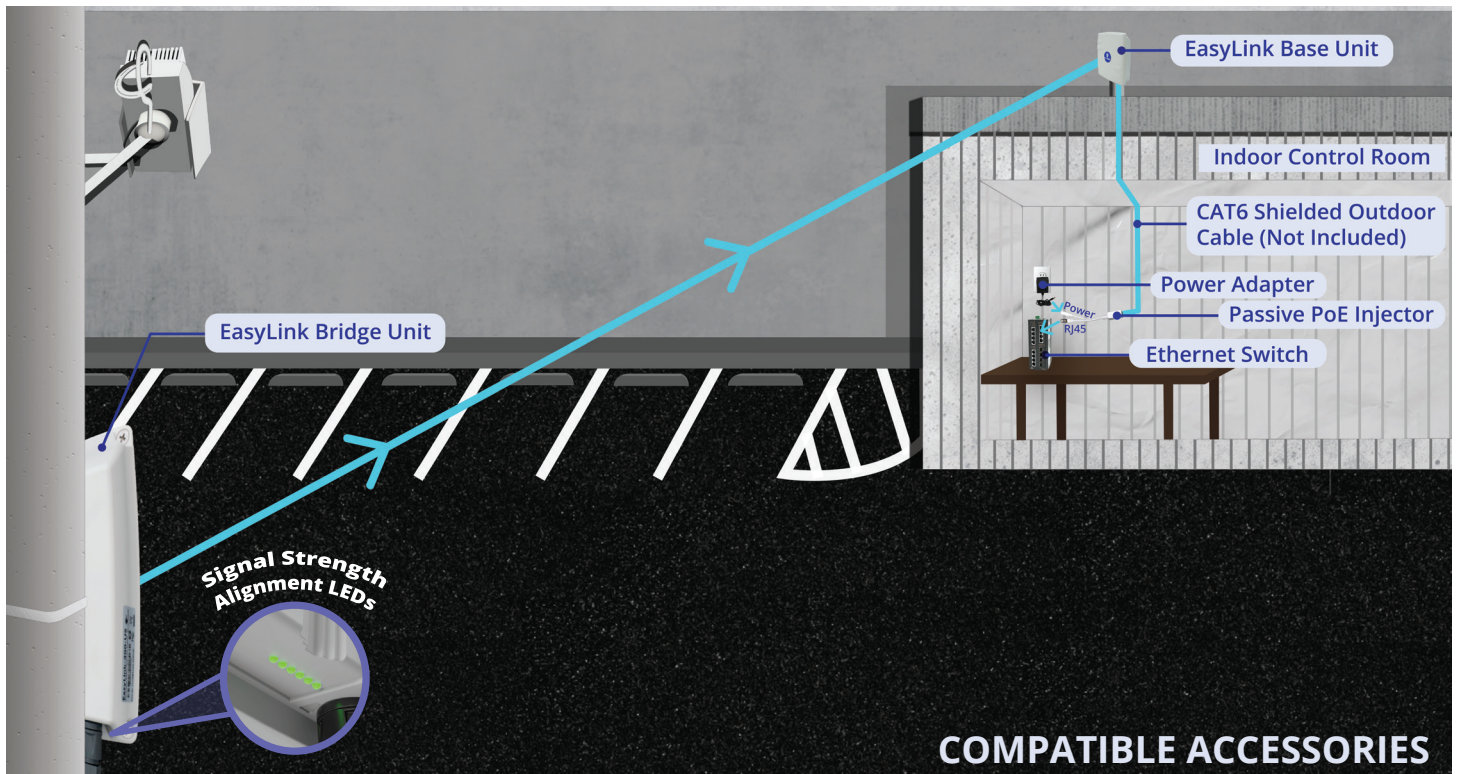

### Diverse Mounting

Easily mount on both poles & walls, allowing you remote connections almost anywhere.

Scan QR for more details

EasyLink Pro Series

EasyLink 300 Series

EasyLink MP

## APPLICATIONS - PERFECT FOR CAMERAS & REMOTE DEVICES