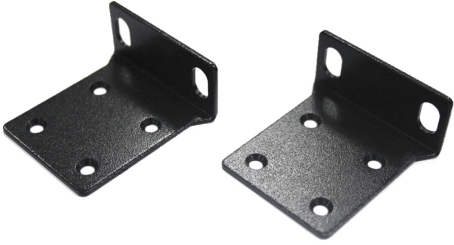

Mounting Kits

Ordering Info

DIN-Rail Mounting Kits

Part Name	Product Photo	Description
KD-AA5100		DIN-Rail mounting kit For EL1032T and EX42900 Series
KD-AA78000		DIN-Rail mounting kit For EX73900, EX73900E, EX78000, EX78900 and EX78900E Series
KD-AA96000		DIN-Rail mounting kit For ED3538, ED3575, EL1141, EX33000, EX43000, EX63000, EX71000, EX73000, EX83000, EX94000 and EX95000 Series
KD-AAEL950		DIN-Rail mounting kit For ED3541, EL8000, EL8100 and EX41922 Series

Panel Mounting Kits

Part Name	Product Photo	Description
KP-AA96-480		Panel mounting kit For EL900, EL1141, EX33000, EX43000, EX63000, EX71000, EX73000, EX73900, EX73900E, EX78000, EX78900, EX78900E, EX94000, EX95000 and SmartE Series
KP-S300		Panel mounting Kit For SmartE Series

Rack Mounting Kits

Part Name	Product Photo	Description
KR-BKEL900		19" Rack mounting kit (black) For EL900, EL1141 and EX94000 Series
KR-BK-43-400		19" Rack mounting kit (black) For EX33000, EX43000 and EX95000 Series
KR-BK71000		19" Rack mounting kit (black) For EX71000 and EX61000A Series