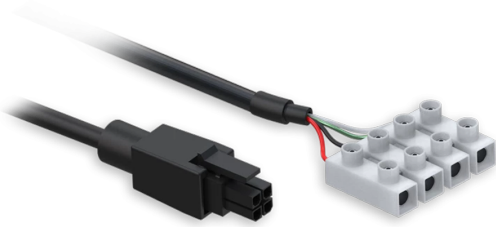

EASYCELL-PWR

Power Cable with 4-Way Screw Terminal for EasyCell

Ordering Information

+ Part Number

EASYCELL-PWR Power Cable with 4-Way Screw Terminal

+ Other EasyCell Accessories

EASYCELL-ANT-LTC	Cellular (LTE) Compact Antenna for EasyCell (requires 2 ea.)
EASYCELL-ANT-RFT	MOBILE MIMO External Antenna for EasyCell
EASYCELL-ANT-WFC	WiFi Compact Antenna 2.4GHz for EasyCell
EASYCELL-DIN	DIN RAIL KIT for EasyCell