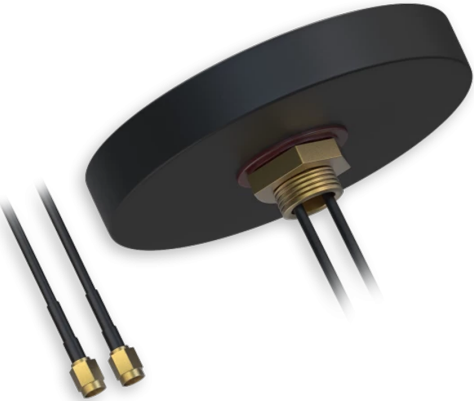

# EASYCELL-ANT-RFT

MOBILE MIMO External Antenna for EasyCell

### + Part Number

**EASYCELL-ANT-RFT** MOBILE MIMO External Antenna for EasyCell

### + Other EasyCell Accessories

<a href="#">EASYCELL-ANT-LTC</a>	Cellular (LTE) Compact Antenna for EasyCell (requires 2 ea.)
<a href="#">EASYCELL-ANT-WFC</a>	WiFi Compact Antenna 2.4GHz for EasyCell
<a href="#">EASYCELL-PWR</a>	Power Cable with 4-Way Screw Terminal
<a href="#">EASYCELL-DIN</a>	DIN RAIL KIT for EasyCell