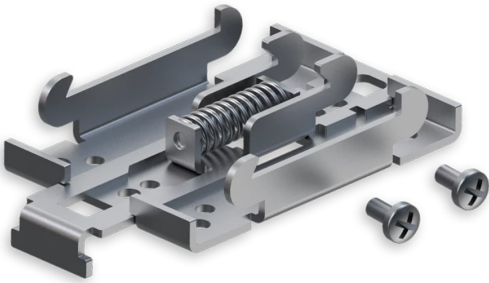

EASYCELL-DIN

DIN RAIL KIT for EasyCell

Ordering Information

+ Part Number

EASYCELL-DIN DIN RAIL KIT for EasyCell

+ Other EasyCell Accessories

EASYCELL-ANT-RFT	MOBILE MIMO External Antenna for EasyCell
EASYCELL-ANT-LTC	Cellular (LTE) Compact Antenna for EasyCell (requires 2 ea.)
EASYCELL-ANT-WFC	WiFi Compact Antenna 2.4GHz for EasyCell
EASYCELL-PWR	Power Cable with 4-Way Screw Terminal