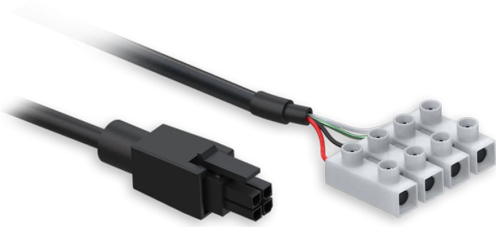

# EASYCELL-PWR

Power Cable with 4-Way Screw Terminal for EasyCell

### + Part Number

**EASYCELL-PWR** Power Cable with 4-Way Screw Terminal